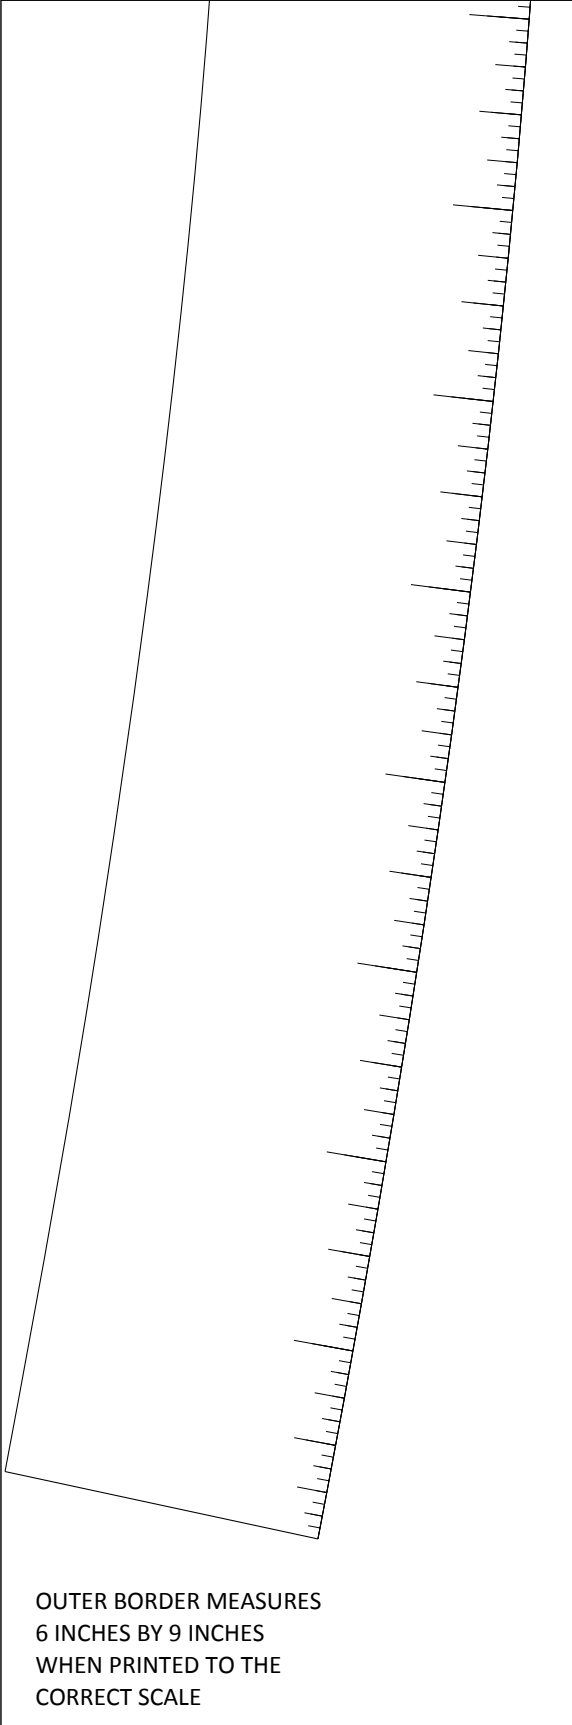

**HIP CURVE**  
INCHES

[www.growyourownclothes.com](http://www.growyourownclothes.com)

OUTER BORDER MEASURES  
6 INCHES BY 9 INCHES  
WHEN PRINTED TO THE  
CORRECT SCALE

OUTER BORDER MEASURES  
6 INCHES BY 9 INCHES  
WHEN PRINTED TO THE  
CORRECT SCALE

**HIP CURVE**  
INCHES

[www.growyourownclothes.com](http://www.growyourownclothes.com)